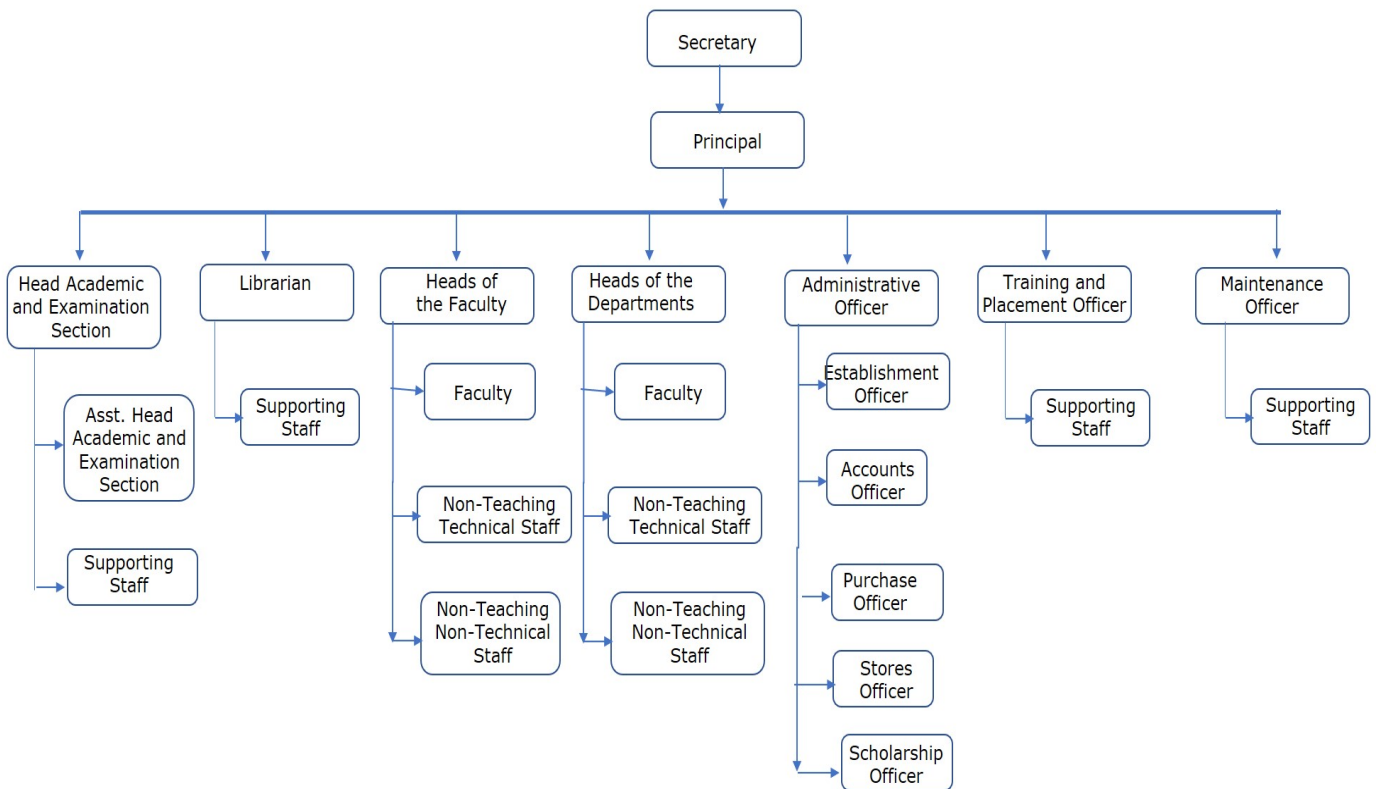

9.

ORGANISATIONAL STRUCTURE

10.

Student feedback mechanism

on faculty performance : Recorded using Intranet Application

11.

Grievance Redressal Mechanism

for faculty, staff and students : Committee is nominated

Internal grievances are handled

Online grievances are recorded using

<http://www.brecw.ac.in/new/Grievance.html>

Communication is done using

grievance.brecw@gmail.com